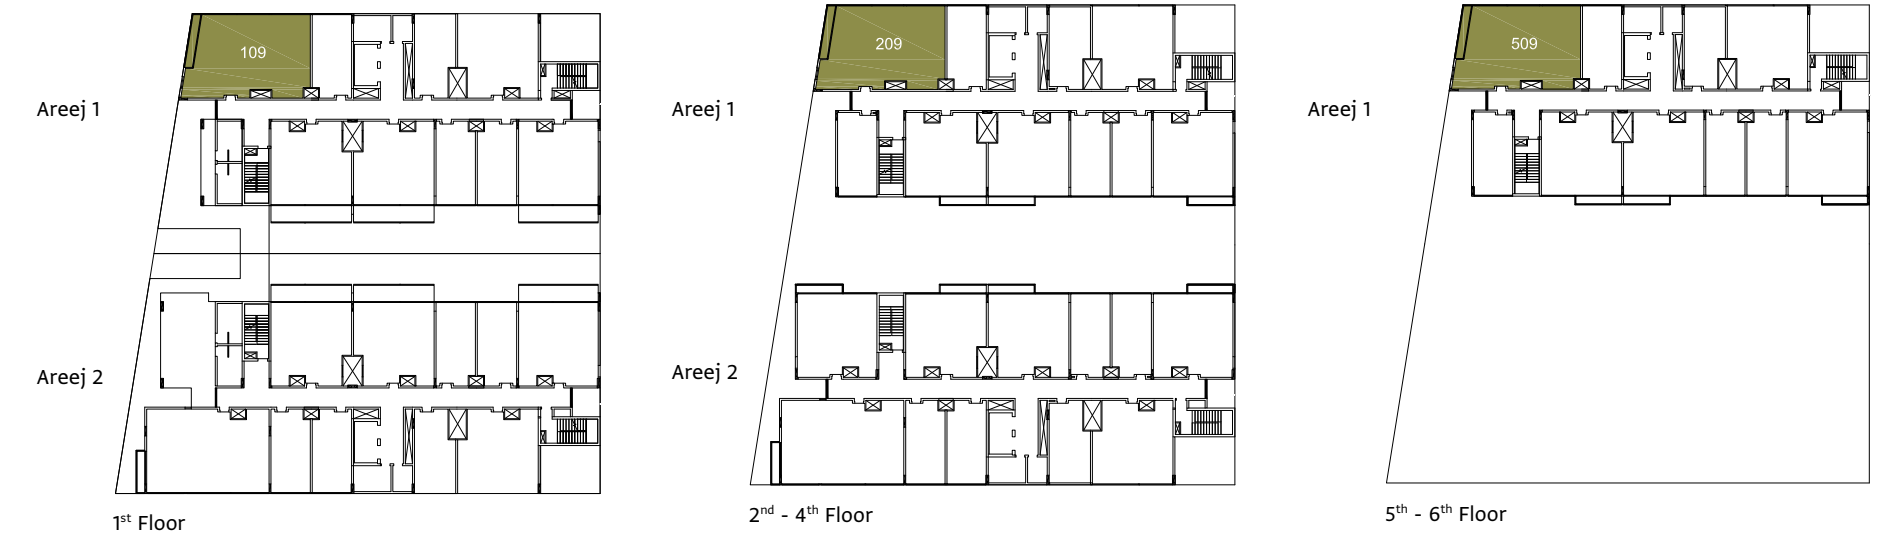

Studio Type A

Studio Type A Total Area: 402 sqft

Studio Type B

Studio Type B Total Area: 426 sqft

Studio Type C

Studio Type C Total Area: 402 sqft

1 Bedroom Type A

1 Bedroom Type A 1 Bed + 1.5 Bath Total Area: 823 sqft

1 Bedroom Type B

1 Bedroom Type B 1 Bed + 1.5 Bath Total Area: 784 sqft

1 Bedroom Type C

1 Bedroom Type C
 1 Bed + 1.5 Bath
 Total Area: 858 sqft

2 Bedroom Type A

2 Bedroom Type A 2 Bed + 2.5 Bath Total Area: 1,236 sqft

2 Bedroom Type B

2 Bedroom Type B
2 Bed + 2.5 Bath
Total Area: 1,286 sqft