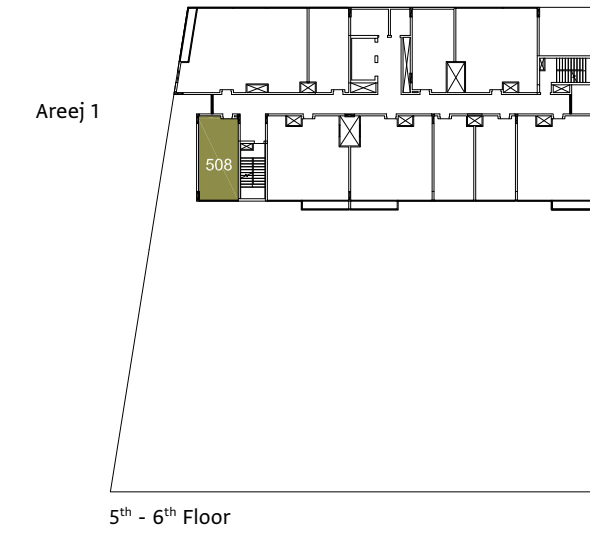

Studio Type A

Studio Type A Total Area: 402 sqft

Studio Type B

Studio Type B Total Area: 426 sqft

Studio Type C

Studio Type C Total Area: 402 sqft

1 Bedroom Type A

1 Bedroom Type A 1 Bed + 1.5 Bath Total Area: 823 sqft

1 Bedroom Type B

1 Bedroom Type B 1 Bed + 1.5 Bath Total Area: 784 sqft

1 Bedroom Type C

1 Bedroom Type C
 1 Bed + 1.5 Bath
 Total Area: 858 sqft

2 Bedroom Type A

2 Bedroom Type A 2 Bed + 2.5 Bath Total Area: 1,236 sqft

2 Bedroom Type B

2 Bedroom Type B
2 Bed + 2.5 Bath
Total Area: 1,286 sqft