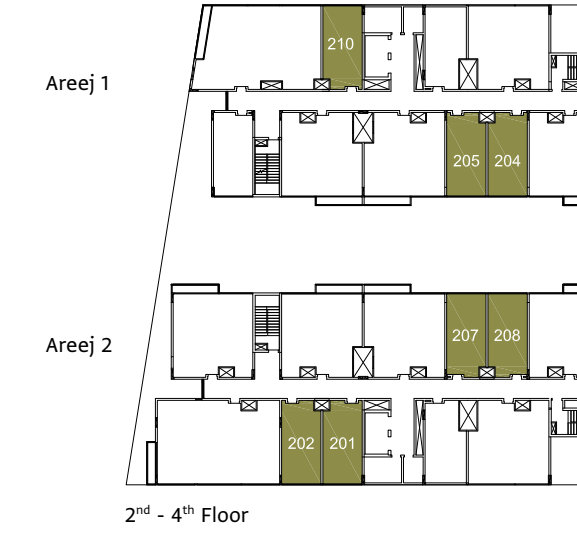

Studio Type A

Studio Type A Total Area: 402 sqft

Studio Type B

Studio Type B Total Area: 426 sqft

Studio Type C

Studio Type C Total Area: 402 sqft

1 Bedroom Type A

1 Bedroom Type A 1 Bed + 1.5 Bath Total Area: 823 sqft

1 Bedroom Type B

1 Bedroom Type B 1 Bed + 1.5 Bath Total Area: 784 sqft

1 Bedroom Type C

1 Bedroom Type C
 1 Bed + 1.5 Bath
 Total Area: 858 sqft

2 Bedroom Type A

2 Bedroom Type A 2 Bed + 2.5 Bath Total Area: 1,236 sqft

2 Bedroom Type B

2 Bedroom Type B
2 Bed + 2.5 Bath
Total Area: 1,286 sqft