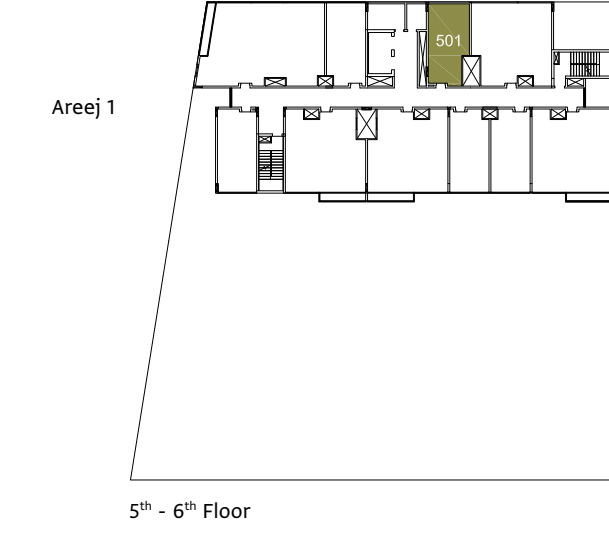

Studio Type A

Studio Type A Total Area: 402 sqft

Studio Type B

Studio Type B Total Area: 426 sqft

Studio Type C

Studio Type C Total Area: 402 sqft

1 Bedroom Type A

1 Bedroom Type A 1 Bed + 1.5 Bath Total Area: 823 sqft

1 Bedroom Type B

1 Bedroom Type B 1 Bed + 1.5 Bath Total Area: 784 sqft

1 Bedroom Type C

1 Bedroom Type C
 1 Bed + 1.5 Bath
 Total Area: 858 sqft

2 Bedroom Type A

2 Bedroom Type A 2 Bed + 2.5 Bath Total Area: 1,236 sqft

2 Bedroom Type B

2 Bedroom Type B
2 Bed + 2.5 Bath
Total Area: 1,286 sqft