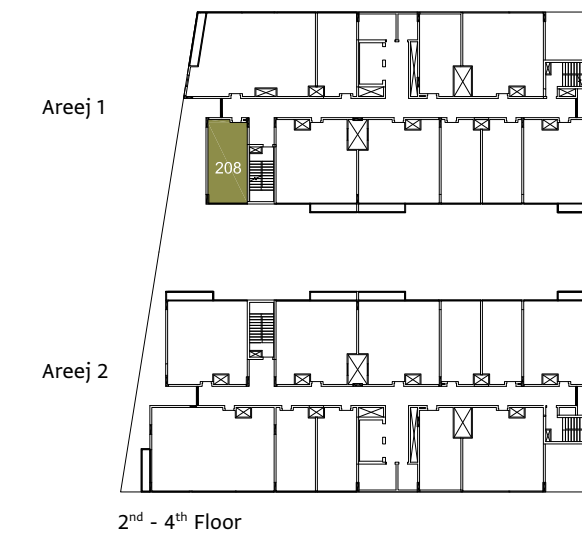

Studio Type A

Studio Type A Total Area: 402 sqft

Studio Type B

Studio Type B Total Area: 426 sqft

Studio Type C

Studio Type C Total Area: 402 sqft

1 Bedroom Type A

1 Bedroom Type A 1 Bed + 1.5 Bath Total Area: 823 sqft

1 Bedroom Type B

1 Bedroom Type B 1 Bed + 1.5 Bath Total Area: 784 sqft

1 Bedroom Type C

1 Bedroom Type C
 1 Bed + 1.5 Bath
 Total Area: 858 sqft

2 Bedroom Type A

2 Bedroom Type A 2 Bed + 2.5 Bath Total Area: 1,236 sqft

2 Bedroom Type B

2 Bedroom Type B
2 Bed + 2.5 Bath
Total Area: 1,286 sqft