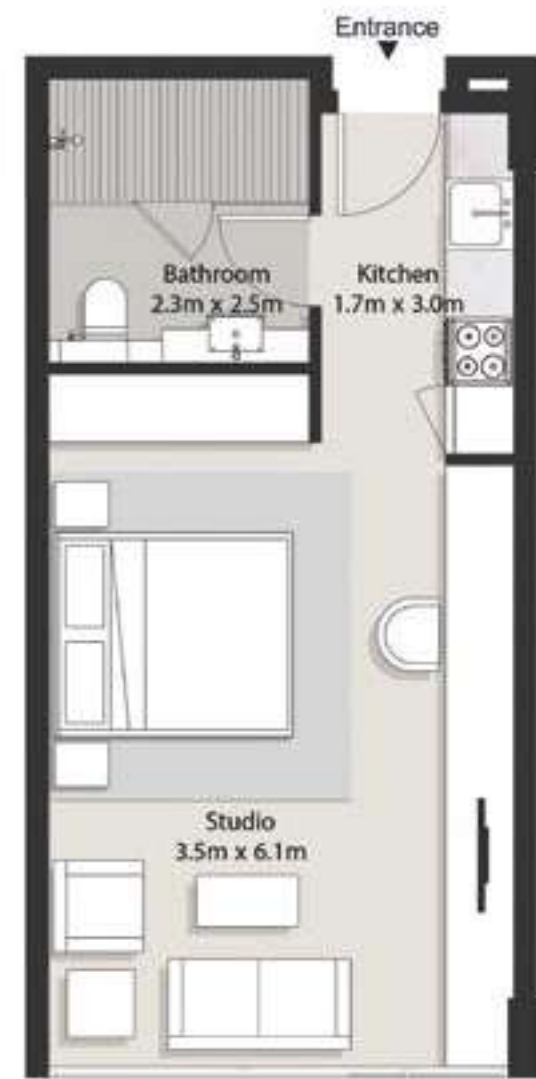

Studio Type A

Studio Type A Total Area: 402 sqft

Studio Type B

Studio Type B Total Area: 426 sqft

Studio Type C

Studio Type C Total Area: 402 sqft

1 Bedroom Type A

1 Bedroom Type A 1 Bed + 1.5 Bath Total Area: 823 sqft

1 Bedroom Type B

1 Bedroom Type B 1 Bed + 1.5 Bath Total Area: 784 sqft

1 Bedroom Type C

1 Bedroom Type C
 1 Bed + 1.5 Bath
 Total Area: 858 sqft

2 Bedroom Type A

2 Bedroom Type A 2 Bed + 2.5 Bath Total Area: 1,236 sqft

2 Bedroom Type B

2 Bedroom Type B
2 Bed + 2.5 Bath
Total Area: 1,286 sqft