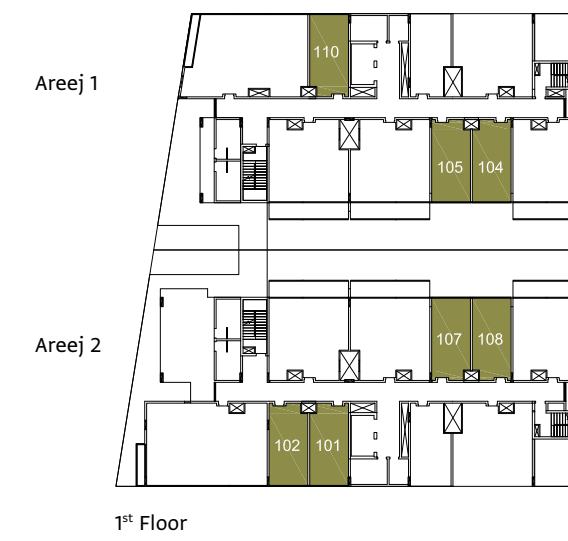

Studio Type A

Studio Type A Total Area: 402 sqft

Studio Type B

Studio Type B Total Area: 426 sqft

Studio Type C

Studio Type C Total Area: 402 sqft

1 Bedroom Type A

1 Bedroom Type A 1 Bed + 1.5 Bath Total Area: 823 sqft

1 Bedroom Type B

1 Bedroom Type B 1 Bed + 1.5 Bath Total Area: 784 sqft

1 Bedroom Type C

1 Bedroom Type C
 1 Bed + 1.5 Bath
 Total Area: 858 sqft

2 Bedroom Type A

2 Bedroom Type A 2 Bed + 2.5 Bath Total Area: 1,236 sqft

2 Bedroom Type B

2 Bedroom Type B
2 Bed + 2.5 Bath
Total Area: 1,286 sqft