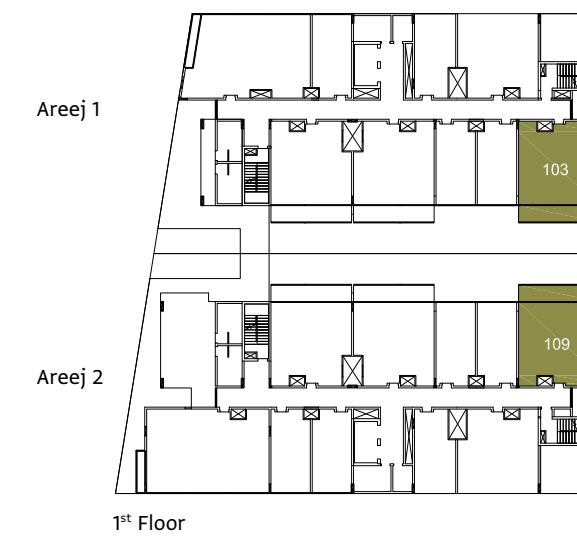

Studio Type A

Studio Type A Total Area: 402 sqft

Studio Type B

Studio Type B Total Area: 426 sqft

Studio Type C

Studio Type C Total Area: 402 sqft

1 Bedroom Type A

1 Bedroom Type A 1 Bed + 1.5 Bath Total Area: 823 sqft

1 Bedroom Type B

1 Bedroom Type B 1 Bed + 1.5 Bath Total Area: 784 sqft

1 Bedroom Type C

1 Bedroom Type C
 1 Bed + 1.5 Bath
 Total Area: 858 sqft

2 Bedroom Type A

2 Bedroom Type A 2 Bed + 2.5 Bath Total Area: 1,236 sqft

2 Bedroom Type B

2 Bedroom Type B
2 Bed + 2.5 Bath
Total Area: 1,286 sqft