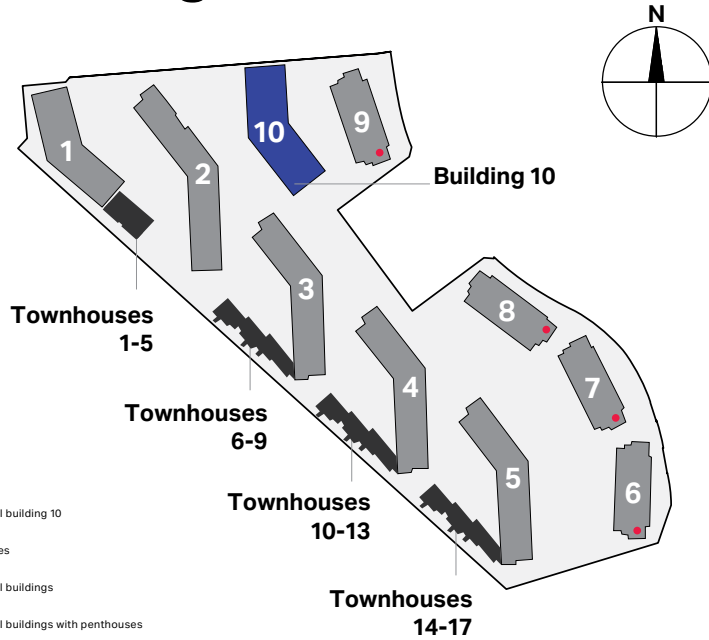

# Masterplan and building location

## Residential views & key facts

- Distinct retail, residential, hospitality and entertainment zones
- Ain Dubai, the world's tallest observation wheel
- 27 G+1 retail buildings
- 10 Apartment buildings
- 17 Townhouses
- Two hospitality complexes
- Three modes of transport into and out of the island
- Scenic outdoor spaces, landscaped common areas and panoramic ocean views
- Residential amenities and public facilities