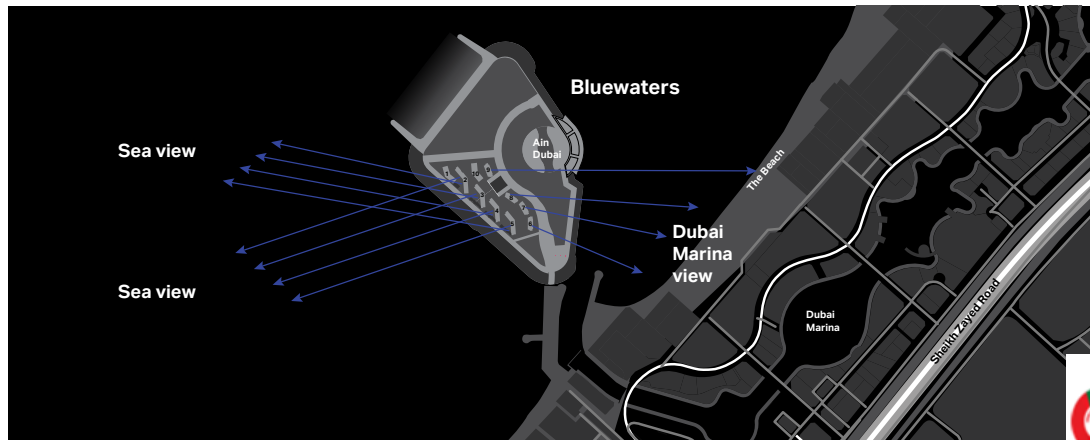

# Masterplan and building location

## Residential views & key facts

- Distinct retail, residential, hospitality and entertainment zones
- Ain Dubai, the world's tallest observation wheel
- 27 G+1 retail buildings
- 10 Apartment buildings
- 17 Townhouses
- Two hospitality complexes
- Three modes of transport into and out of the island
- Scenic outdoor spaces, landscaped common areas and panoramic ocean views
- Residential amenities and public facilities