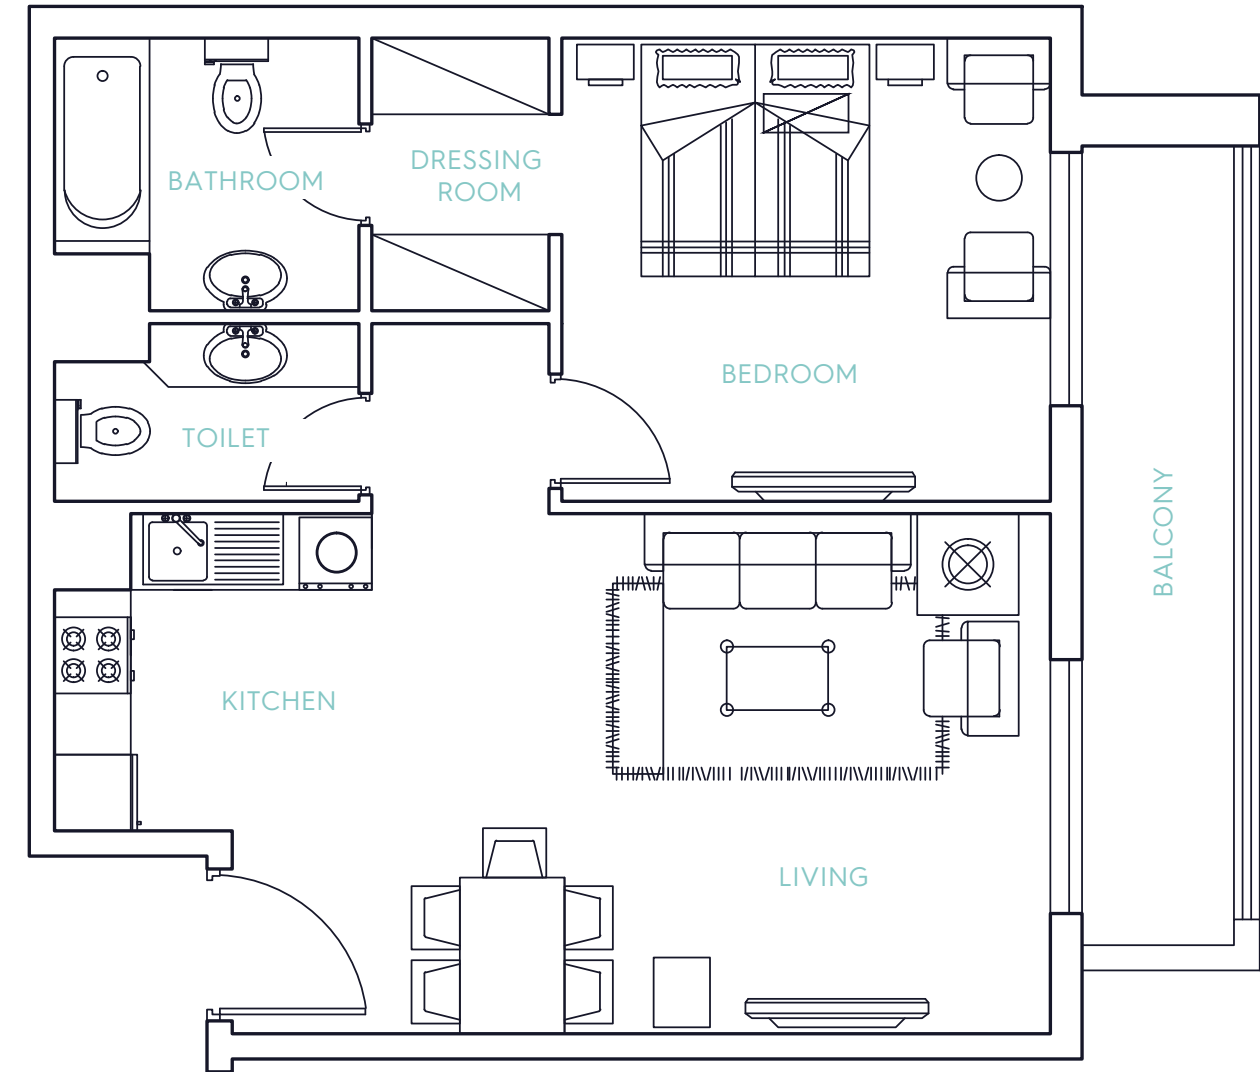

STUDIO APARTMENT

Generous studio apartments come fully equipped with contemporary fittings and appliances.

1 BEDROOM APARTMENT

Carefully designed one-bedroom units maximise living space through intelligent layouts. Ideal for self-contained serviced living.

FLOOR PLANS

2 BEDROOM APARTMENT

Premium two-bedroom units offer expansive spaces with luxurious finishings.