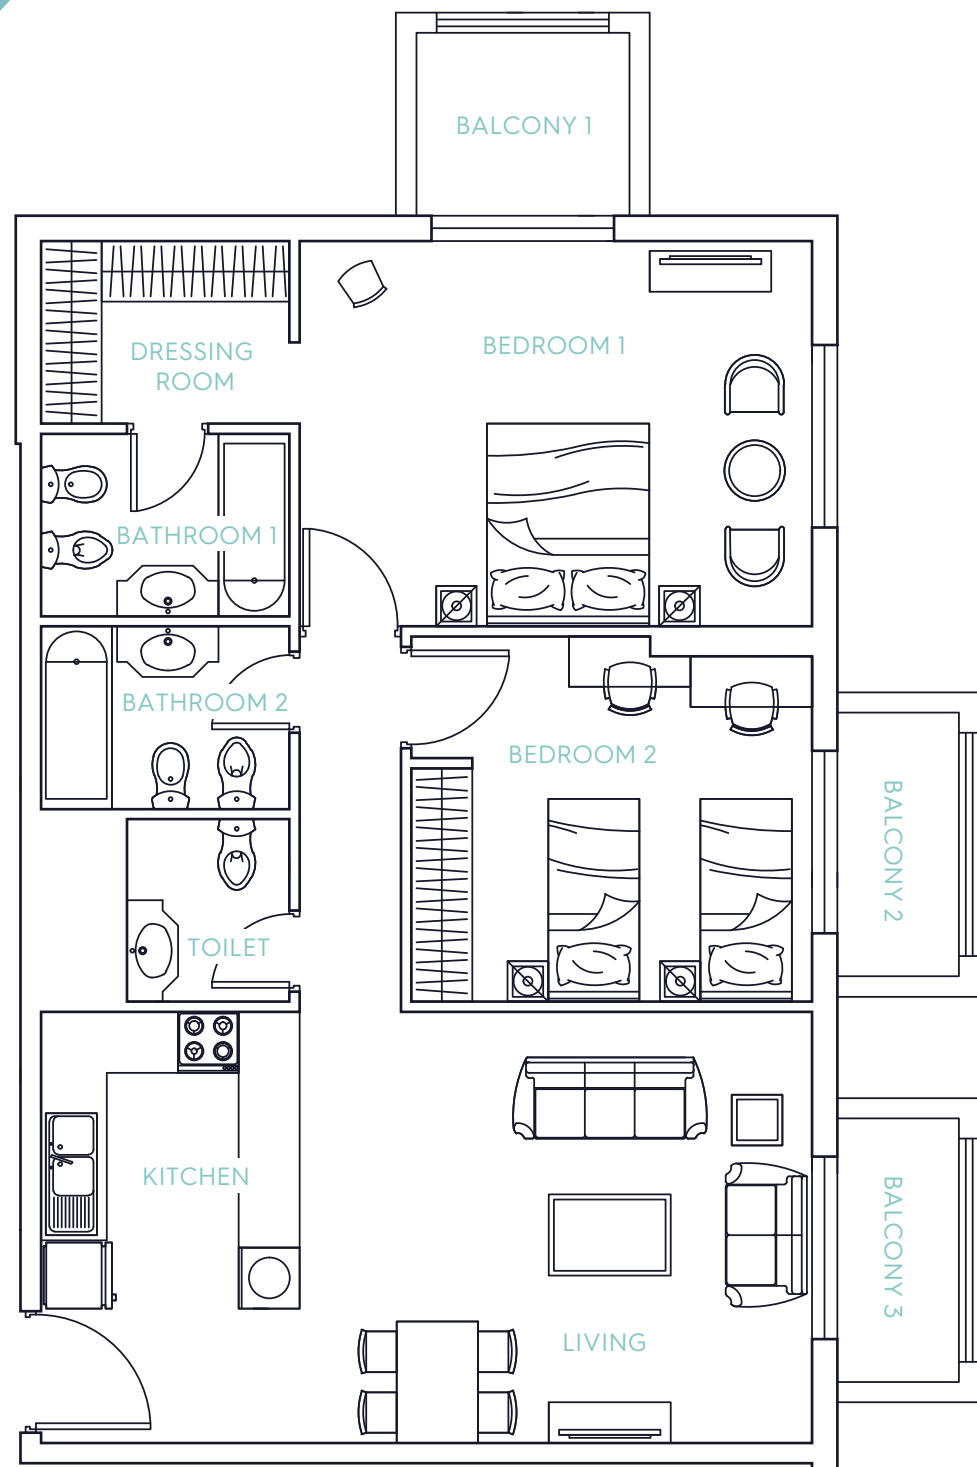

STUDIO APARTMENT

Generous studio apartments come fully equipped with contemporary fittings and appliances.

1 BEDROOM APARTMENT

Carefully designed one-bedroom units maximise living space through intelligent layouts. Ideal for self-contained serviced living.

FLOOR PLANS

2 BEDROOM APARTMENT

Premium two-bedroom units offer expansive spaces with luxurious finishings.