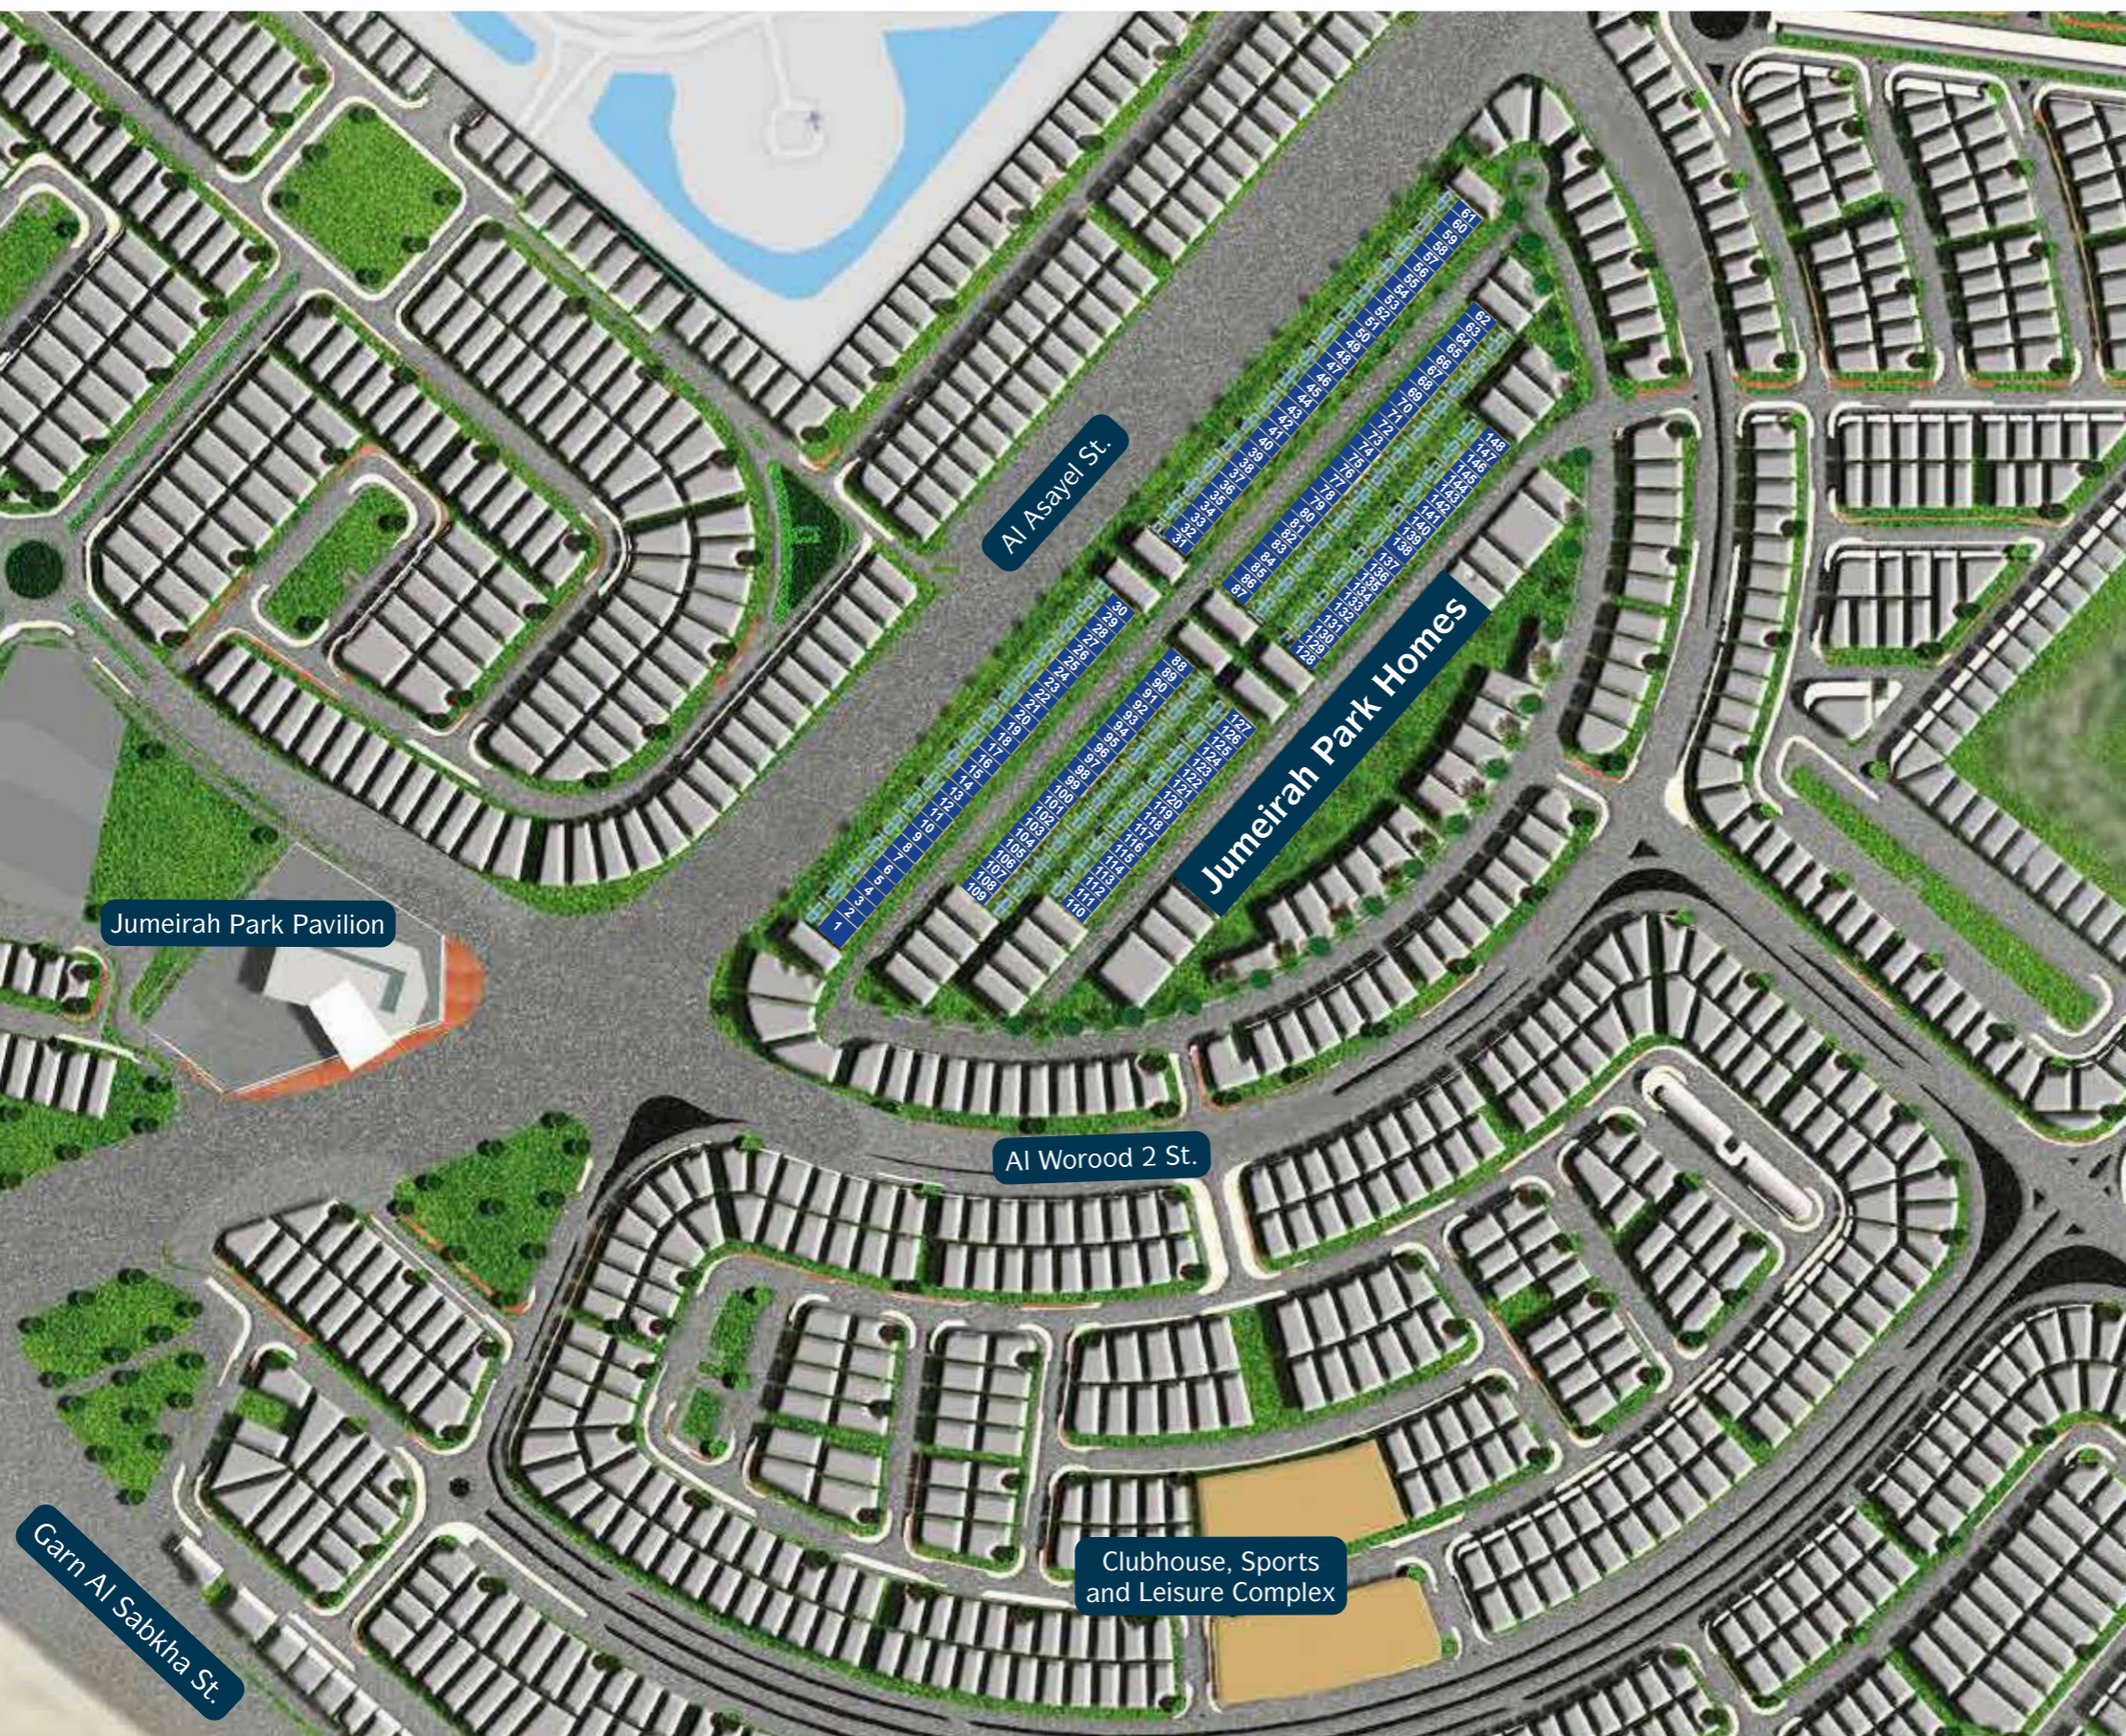

MASTER PLAN

With 147 residences in the heart of one of Dubai's most desirable communities, Jumeirah Park Homes offers residents a convenient location that is within walking distance to a clubhouse, sports and leisure complex, Jumeirah Park Pavilion and other amenities.