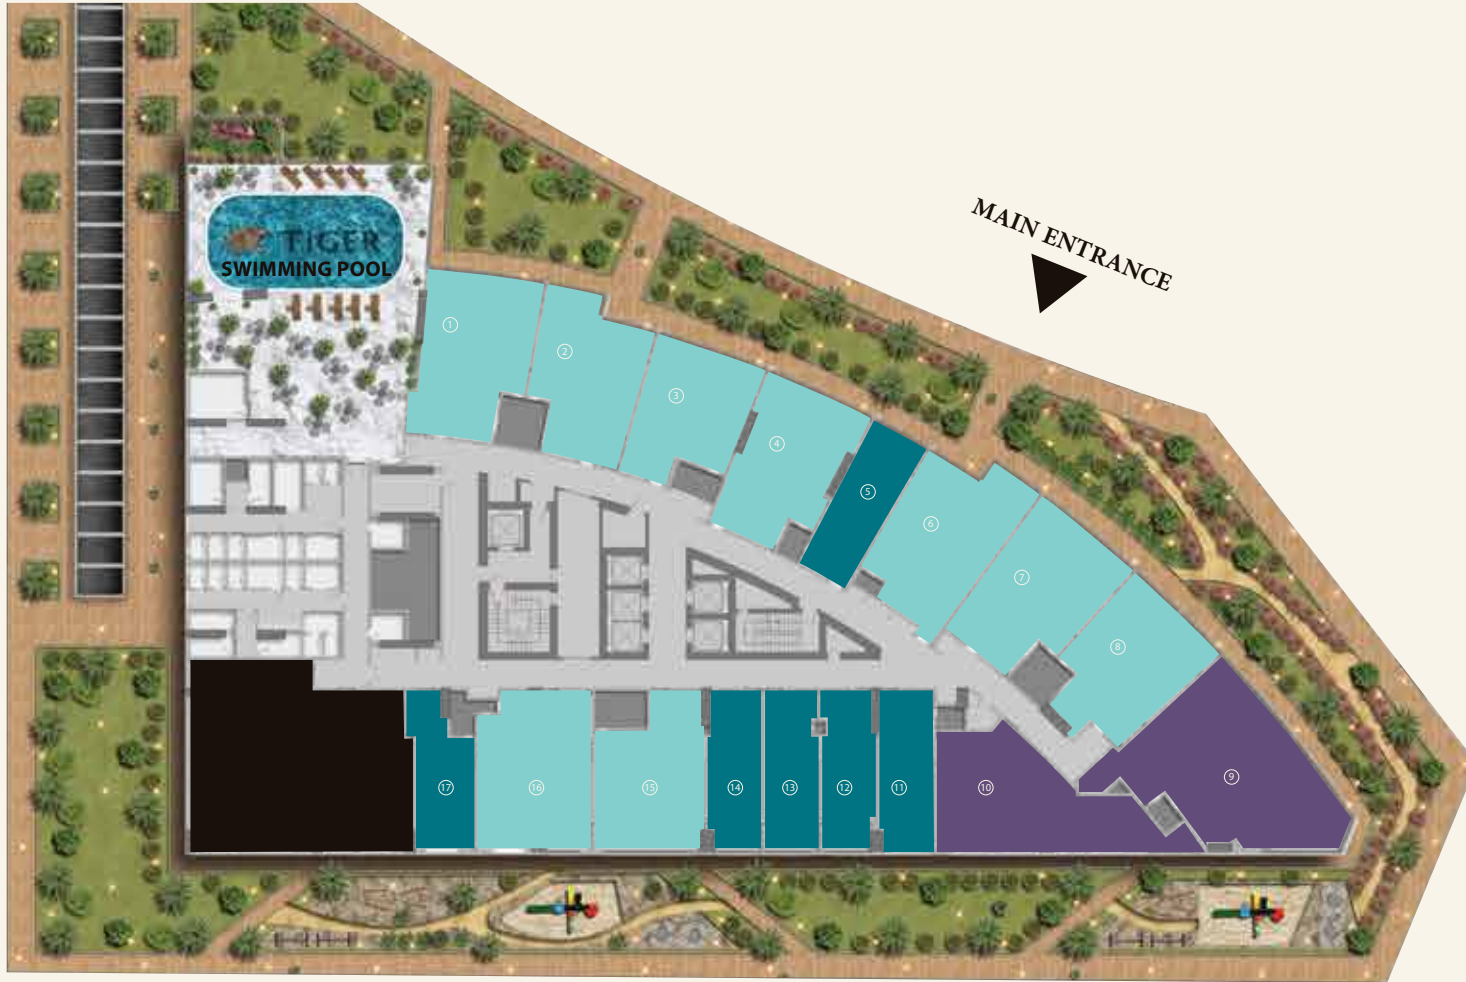

1ST FLOOR PLAN

AREA IN SQF. 27639^{FT}2

- STUDIO
- ONE BEDROOM
- TWO BEDROOM
- LADIES GYM
- SWIMMING POOL
- GENTS GYM

EMIRATES ROAD

DUBAI AL AIN ROAD

SHEIKH ZAYED BIN HAMDAN AL NAHYAN STREET

2 - 4 - 6 - 10 - 12 - 14 - 16
FLOOR PLAN

AREA IN SQF. 27639^{FT}2

MAIN ENTRANCE

- STUDIO
- ONE BEDROOM
- TWO BEDROOM
- THREE BEDROOM
- DUPLEX TWO BEDROOM
- DUPLEX THREE BEDROOM

EMIRATES ROAD

DUBAI AL AIN ROAD

SHEIKH ZAYED BIN HAMDAN AL NAHYAN STREET

8TH FLOOR PLAN

AREA IN SQF. 27639^{FT}2

MAIN ENTRANCE

- STUDIO
- ONE BEDROOM
- TWO BEDROOM
- THREE BEDROOM
- DUPLEX TWO BEDROOM
- DUPLEX THREE BEDROOM

EMIRATES ROAD

DUBAI AL AIN ROAD

SHEIKH ZAYED BIN HAMDAN AL NAHYAN STREET